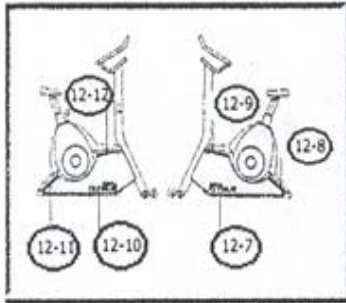

Decal Detail

TRUE TU500

REF. #	PART #	DESCRIPTION	QTY Per Unit
	2	7T010800 FRONT STABILIZER WITH BOLTS	1 SET
	3	7T000200 TRANSPORTATION WHEEL HIT	1 SET
	4	7T000300 FTONT STABILIZER END CAP	2 PCS
	5	7T000400 CRANK PULLEY WITH CAPS AND BEARINGS	1 SET
	6	7T000600 BOLT BELT TENSION	1 PC
	7	7T010900 BRAKE ASSY	1 SET
	8	7T001700 ALUMINUM IDLER ASSY	1 SET
	9	7T001800 ECB DC MOTOR WITN SCREWS	1 SET
	10	7T002000 ECB CONTROL BOARD WITH SCREWS	1 SET
	11	7T001900 ECB LIMIT SWITCH WTH SCREWS	1 SET
^12-1	7T011000	LEFT SHROUD WITH DECALS	1 SET
^12-2	7T001302	SCREW	1 PC
^12-3	7T001202	SCREW	6 PCS.
^12-4	7T001303	SCREW	3 PCS.
^12-5	7T011100	RIGHT SHROUD WITH DECAL	1 SET
^12-6	7T001306	HEX NUT SIDE COVER	3 PCS.
^12-7	7T011200	DECAL---WHITE----RIGHT	1 PC
^12-8	7T001311	SHROUD DECAL B WHITE	1 PC
^12-9	7T001312	SHROUD DECAL D WHITE	1 PC
^12-10	7T011300	DECAL---WHITE----LEFT	1 PC
^12-11	7T001308	SHROUD DECAL-A WHITE	1 PC
^12-12	7T001309	SHROUD DECAL C WHITE	1 PC
	13	7T001400 PEDALSET WITH STRAPS	1 SET
	14	7T004000 HANDLE BAR 6 PIN WITH BOLTS	1 SET
14-1-1	7T004001	CABLE ASSY 6 PIN UPPER	1 PC.
14-1-2	7T004002	CABEL ASSY 5 PIN UPPPER	1 PC.
	15	7T004100 BOTTLE CAGE WITH SCREWS	1 SET
	16	7T001100 COMPUTER WITH SCREWS	1 SET
	17	7T003800 DC JACK	1 PC
	18	7T003900 ADAPTER 9VDC 1.2A	1 PC
	19	7T004200 CD PLAYER HOLDER WITH SCREWS	1 SET
	20	7T004300 SEAT ADJUSTING KNOB	1 PC
	21	7T000900 SHROUD TRIM CAP	1 PC
	22	7T004400 SEAT POST SLEAVE	1 PC
	23	7T004500 SEAT POST	1 PC
	24	7T004600 SADDLE WITH CLAMP	1 PC
	25	7T002600 REAR STABILIZER WITH BOLTS	1 SET
	26	7T002700 ADJUSTING STAND KIT	1 SET
	27	7T002800 REAR STABILIZER END CAP	2 PCS
	28	7T012700 POLY V BELT	1 PC
	29	7T005800 RPM SENSOR WITH WIRE AND NUT	1 SET
	30	7T004700 CABLE ASSY 5 PIN LOWER SPEED SENSE	1 PC
	31	7T004800 CABLE ASSY 6 PIN LOWER SECTION	1 PC
		7T013000 MODEL DECAL SILVER	1 SET
		7T001308 SILVER SHROUD DECAL KIT	
		7TU50100 ASSY HDW. KIT	1 SET