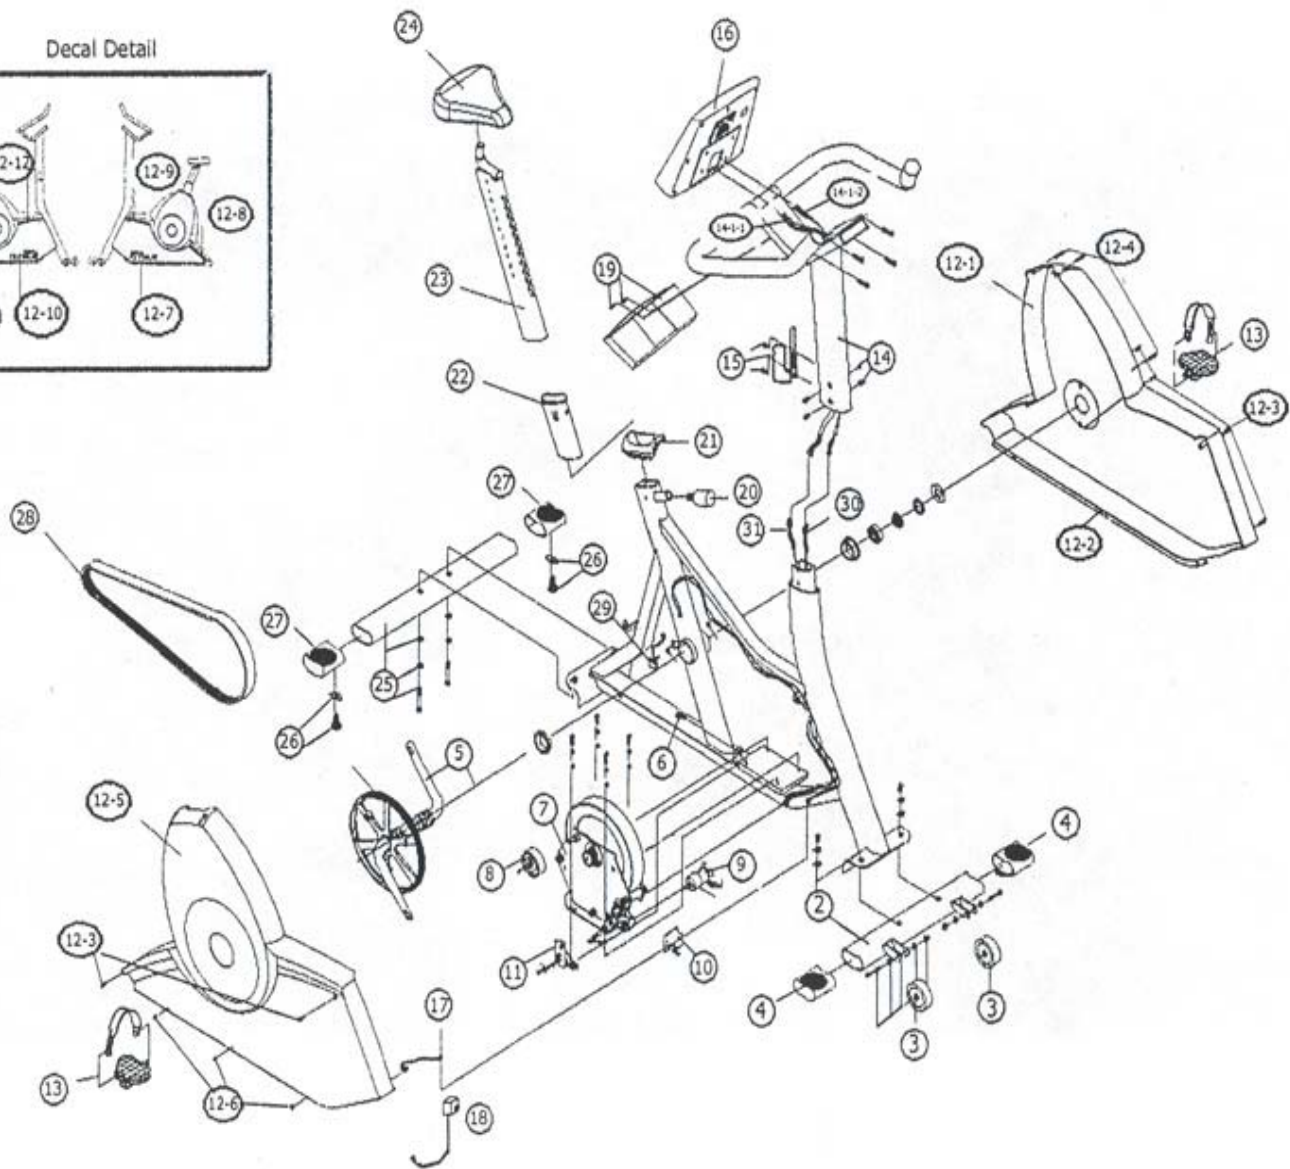

Decal Detail

TRUE TU500

REF. #	PART #	DESCRIPTION	QTY Per Unit
	2	7T010800 FRONT STABILIZER WITH BOLTS	1 SET
	3	7T000200 TRANSPORTATION WHEEL HIT	1 SET
	4	7T000300 FTONT STABILIZER END CAP	2 PCS
	5	7T000400 CRANK PULLEY WITH CAPS AND BEARINGS	1 SET
	6	7T000600 BOLT BELT TENSION	1 PC
	7	7T010900 BRAKE ASSY	1 SET
	8	7T001700 ALUMINUM IDLER ASSY	1 SET
	9	7T001800 ECB DC MOTOR WITN SCREWS	1 SET
	10	7T002000 ECB CONTROL BOARD WITH SCREWS	1 SET
	11	7T001900 ECB LIMIT SWITCH WTH SCREWS	1 SET
^12-1	7T011000	LEFT SHROUD WITH DECALS	1 SET
^12-2	7T001302	SCREW	1 PC
^12-3	7T001202	SCREW	6 PCS.
^12-4	7T001303	SCREW	3 PCS.
^12-5	7T011100	RIGHT SHROUD WITH DECAL	1 SET
^12-6	7T001306	HEX NUT SIDE COVER	3 PCS.
^12-7	7T011200	DECAL---WHITE----RIGHT	1 PC
^12-8	7T001311	SHROUD DECAL B WHITE	1 PC
^12-9	7T001312	SHROUD DECAL D WHITE	1 PC
^12-10	7T011300	DECAL---WHITE----LEFT	1 PC
^12-11	7T001308	SHROUD DECAL-A WHITE	1 PC
^12-12	7T001309	SHROUD DECAL C WHITE	1 PC
	13	7T001400 PEDALSET WITH STRAPS	1 SET
	14	7T004000 HANDLE BAR 6 PIN WITH BOLTS	1 SET
14-1-1	7T004001	CABLE ASSY 6 PIN UPPER	1 PC.
14-1-2	7T004002	CABEL ASSY 5 PIN UPPPER	1 PC.
	15	7T004100 BOTTLE CAGE WITH SCREWS	1 SET
	16	7T001100 COMPUTER WITH SCREWS	1 SET
	17	7T003800 DC JACK	1 PC
	18	7T003900 ADAPTER 9VDC 1.2A	1 PC
	19	7T004200 CD PLAYER HOLDER WITH SCREWS	1 SET
	20	7T004300 SEAT ADJUSTING KNOB	1 PC
	21	7T000900 SHROUD TRIM CAP	1 PC
	22	7T004400 SEAT POST SLEAVE	1 PC
	23	7T004500 SEAT POST	1 PC
	24	7T004600 SADDLE WITH CLAMP	1 PC
	25	7T002600 REAR STABILIZER WITH BOLTS	1 SET
	26	7T002700 ADJUSTING STAND KIT	1 SET
	27	7T002800 REAR STABILIZER END CAP	2 PCS
	28	7T012700 POLY V BELT	1 PC
	29	7T005800 RPM SENSOR WITH WIRE AND NUT	1 SET
	30	7T004700 CABLE ASSY 5 PIN LOWER SPEED SENSE	1 PC
	31	7T004800 CABLE ASSY 6 PIN LOWER SECTION	1 PC
		7T013000 MODEL DECAL SILVER	1 SET
		7T001308 SILVER SHROUD DECAL KIT	
		7TU50100 ASSY HDW. KIT	1 SET